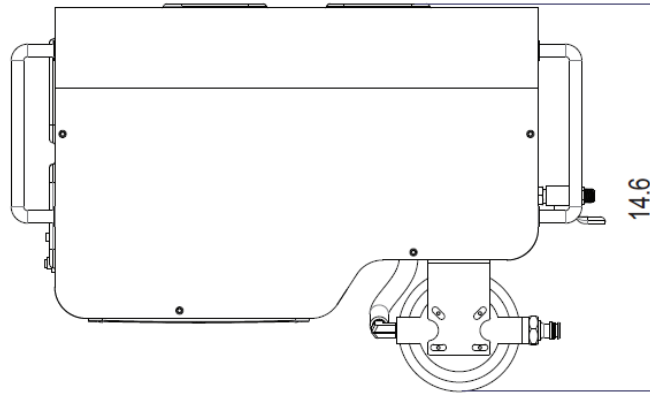

NOTES: UNLESS OTHERWISE SPECIFIED

REV	REVISION DESCRIPTION	BY	APVD	DATE
	INITIAL RELEASE	N.D.		1/11/2022

Power: 120V AC (60 Hz); Connection: NEMA 5-15 grounded plug
ProMist 75 (F10-04-007): 7.5A 3/4HP TEFC Motor (~12A Surge/Inrush current)
ProMist 100(F10-04-008): 11A 1HP TEFC Motor (~17A Surge/Inrush current)
Water Inlet: 3/4" Female garden hose thread fitting; Water Outlet: 3/8" High-pressure female tube fitting
Weight:
WEIGHT: 50 LBS
CAPACITY: UP TO 12 NOZZLES

SHIPPING CLASS: GROUND
BOX: 21"x12"x12"

CONFIDENTIAL INFORMATION

PART NO:

DO NOT SCALE DRAWING

MATERIAL:

TOLERANCES UNLESS OTHERWISE SPECIFIED 125/✓
.X ±.100 .XXX ±.005
.XX ±.010 .XXXX ±.001
ANGLE ±1° FRACTIONAL ±N/A

FINISH:

DWN BY: N.D. 1/11/2022

APVD BY:

HYDRO MIST

HYDRO MIST
P.O. BOX 1776
CEDAR PARK, TX, 78630
(512) 219-8481

DESCRIPTION:
ProMist 75 (F10-04-007) & ProMist 100(F10-04-008) Info Sheet

DIMENSIONS ARE IN INCHES UNLESS OTHERWISE SPECIFIED

DRAWING NO: