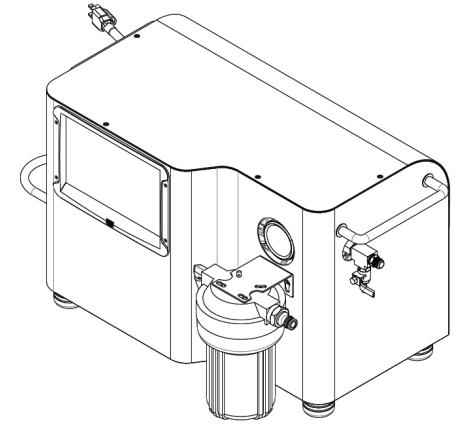

NOTES: UNLESS OTHERWISE SPECIFIED

REV	REVISION DESCRIPTION	BY	APVD	DATE
	INITIAL RELEASE	N.D.		1/11/2022

Power: 120V AC (60 Hz); Connection: NEMA 5-15 grounded plug
ProMist 75 (F10-04-007): 7.5A 3/4HP TEFC Motor (~12A Surge/Inrush current)
ProMist 100(F10-04-008): 11A 1HP TEFC Motor (~17A Surge/Inrush current)
Water Inlet: 3/4" Female garden hose thread fitting; Water Outlet: 3/8" High-pressure female tube fitting
Weight:
WEIGHT: 50 LBS
CAPACITY: UP TO 12 NOZZLES

SHIPPING CLASS: GROUND
BOX: 21"x12"x12"

CONFIDENTIAL INFORMATION

PART NO:

DO NOT SCALE DRAWING

MATERIAL:

TOLERANCES UNLESS OTHERWISE SPECIFIED 125/✓
.X ±.100 .XXX ±.005
.XX ±.010 .XXXX ±.001
ANGLE ±1° FRACTIONAL ±N/A

FINISH:

DWN BY: N.D. 1/11/2022

APVD BY:

HYDRO MIST

HYDRO MIST
P.O. BOX 1776
CEDAR PARK, TX, 78630
(512) 219-8481

DESCRIPTION:
ProMist 75 (F10-04-007) & ProMist 100(F10-04-008) Info Sheet

DIMENSIONS ARE IN INCHES UNLESS OTHERWISE SPECIFIED

DRAWING NO: