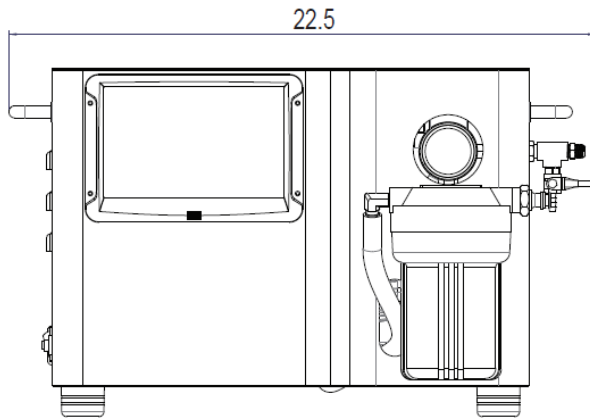

NOTES: UNLESS OTHERWISE SPECIFIED

REV	REVISION DESCRIPTION	BY	APVD	DATE
	INITIAL RELEASE	N.D.		1/11/2022

Power: 120V AC (60 Hz); Connection: NEMA 5-15 grounded plug
ProMist 75 (F10-04-007): 7.5A 3/4HP TEFC Motor (~12A Surge/Inrush current)
ProMist 100(F10-04-008): 11A 1HP TEFC Motor (~17A Surge/Inrush current)
Water Inlet: 3/4" Female garden hose thread fitting; Water Outlet: 3/8" High-pressure female tube fitting
Weight:
WEIGHT: 50 LBS
CAPACITY: UP TO 12 NOZZLES

SHIPPING CLASS: GROUND
BOX: 21"x12"x12"

CONFIDENTIAL INFORMATION

PART NO:

DO NOT SCALE DRAWING

MATERIAL:

TOLERANCES UNLESS OTHERWISE SPECIFIED 125/✓
.X ±.100 .XXX ±.005
.XX ±.010 .XXXX ±.001
ANGLE ±1° FRACTIONAL ±N/A

FINISH:

DWN BY: N.D. 1/11/2022

APVD BY:

HYDRO MIST

HYDRO MIST
P.O. BOX 1776
CEDAR PARK, TX, 78630
(512) 219-8481

DESCRIPTION:
ProMist 75 (F10-04-007) & ProMist 100(F10-04-008) Info Sheet

DIMENSIONS ARE IN INCHES UNLESS OTHERWISE SPECIFIED

DRAWING NO: