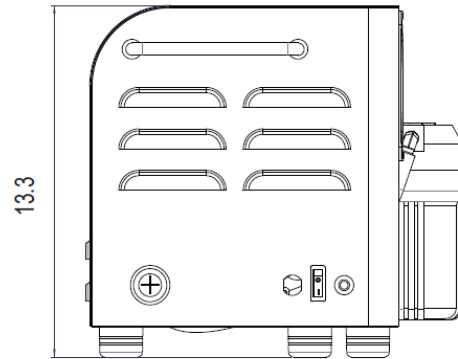

NOTES: UNLESS OTHERWISE SPECIFIED

REV	REVISION DESCRIPTION	BY	APVD	DATE
	INITIAL RELEASE	N.D.		1/11/2022

Power: 120V AC (60 Hz); Connection: NEMA 5-15 grounded plug
ProMist 75 (F10-04-007): 7.5A 3/4HP TEFC Motor (~12A Surge/Inrush current)
ProMist 100(F10-04-008): 11A 1HP TEFC Motor (~17A Surge/Inrush current)
Water Inlet: 3/4" Female garden hose thread fitting; Water Outlet: 3/8" High-pressure female tube fitting
Weight:
WEIGHT: 50 LBS
CAPACITY: UP TO 12 NOZZLES

SHIPPING CLASS: GROUND
BOX: 21"x12"x12"

CONFIDENTIAL INFORMATION

PART NO:

DO NOT SCALE DRAWING

MATERIAL:

TOLERANCES UNLESS OTHERWISE SPECIFIED 125/✓
.X ±.100 .XXX ±.005
.XX ±.010 .XXXX ±.001
ANGLE ±1° FRACTIONAL ±N/A

FINISH:

DWN BY: N.D. 1/11/2022

APVD BY:

HYDRO MIST

HYDRO MIST
P.O. BOX 1776
CEDAR PARK, TX, 78630
(512) 219-8481

DESCRIPTION:
ProMist 75 (F10-04-007) & ProMist 100(F10-04-008) Info Sheet

DIMENSIONS ARE IN INCHES UNLESS OTHERWISE SPECIFIED

DRAWING NO: